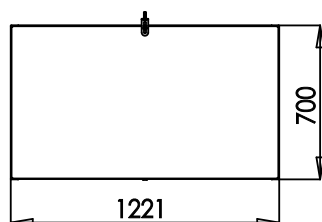

628257 - 991HD  
 628256 - 991HD-BLACK  
 628274 - SET-991HD-BLACK

max.90 kg
max.90 kg
max.180 kg
max.180 kg
max.180 kg
max.180 kg

 **UNIOR®**

UNIOR d.d., Kovaška c.10, 3214 Zreče - SLO

[www.uniorrodje.si](http://www.uniorrodje.si)  
[www.uniortools.com](http://www.uniortools.com)

**Warning:**

Always start loading the bottom drawers first!

Cabinet must be placed on hard level surface.

The weight in the open drawer should not exceed the total weight in the closed drawers!

- 991.11HDS, L=75, H=68
- 991.12HDS, L=100, H=68
- 991.13HDS, L=152, H=68
- 991.21HDS, L=75, H=139
- 991.22HDS, L=100, H=139
- 991.23HDS, L=152, H=139

12 991.11÷13HDS, 991.21÷23HDS