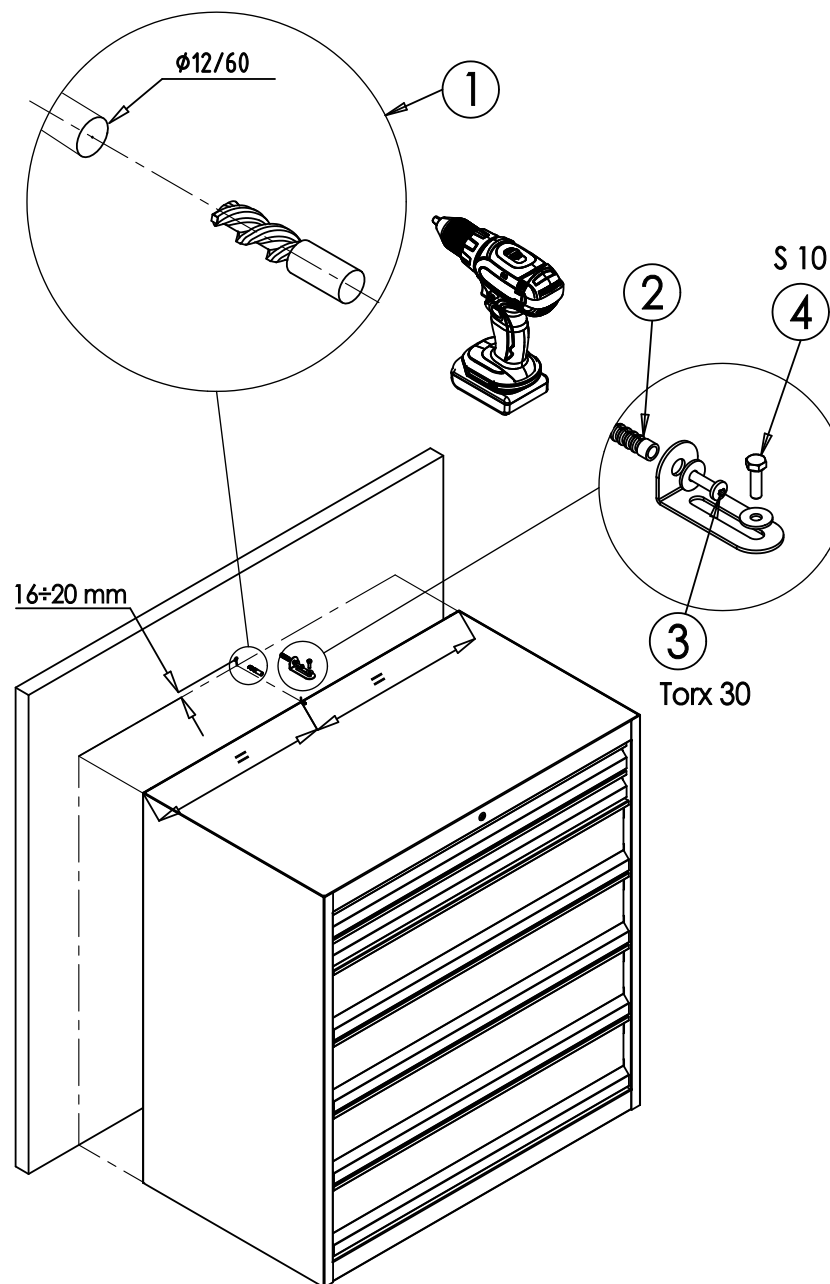

628257 - 991HD  
 628256 - 991HD-BLACK  
 628274 - SET-991HD-BLACK

max.90 kg
max.90 kg
max.180 kg
max.180 kg
max.180 kg
max.180 kg

 **UNIOR®**

UNIOR d.d., Kovaška c.10, 3214 Zreče - SLO

[www.uniorrodje.si](http://www.uniorrodje.si)  
[www.uniortools.com](http://www.uniortools.com)

**Warning:**

Always start loading the bottom drawers first!

Cabinet must be placed on hard level surface.

The weight in the open drawer should not exceed the total weight in the closed drawers!

- 991.11HDS, L=75, H=68
- 991.12HDS, L=100, H=68
- 991.13HDS, L=152, H=68
- 991.21HDS, L=75, H=139
- 991.22HDS, L=100, H=139
- 991.23HDS, L=152, H=139