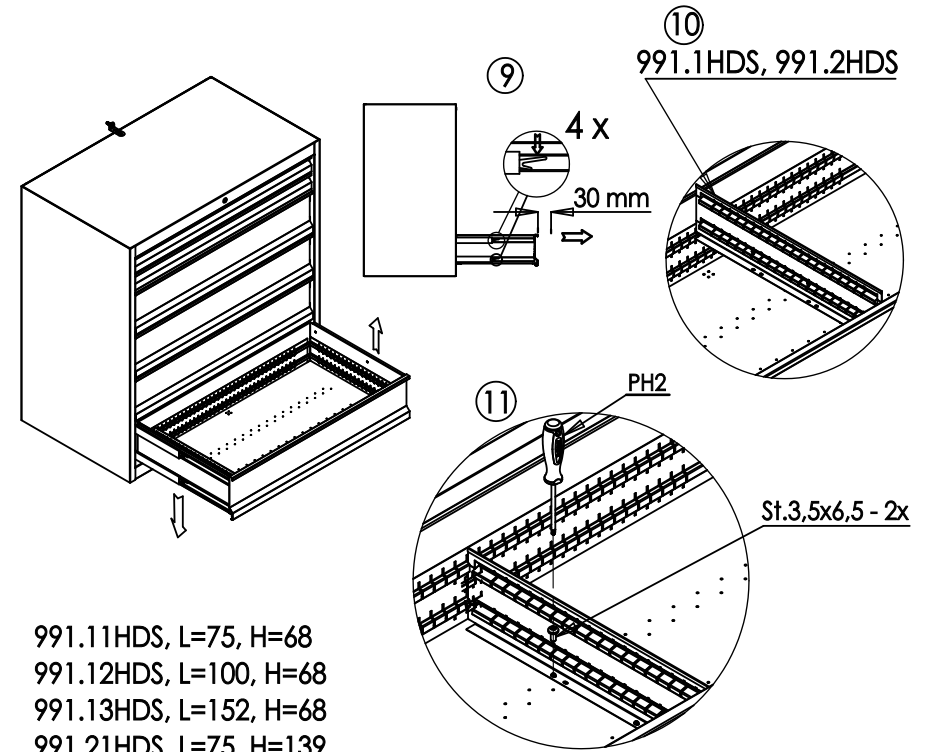

628257 - 991HD  
 628256 - 991HD-BLACK  
 628274 - SET-991HD-BLACK

max.90 kg
max.90 kg
max.180 kg
max.180 kg
max.180 kg
max.180 kg

 **UNIOR®**

UNIOR d.d., Kovaška c.10, 3214 Zreče - SLO

[www.uniorrodje.si](http://www.uniorrodje.si)  
[www.uniortools.com](http://www.uniortools.com)

**Warning:**

Always start loading the bottom drawers first!

Cabinet must be placed on hard level surface.

The weight in the open drawer should not exceed the total weight in the closed drawers!

- 991.11HDS, L=75, H=68
- 991.12HDS, L=100, H=68
- 991.13HDS, L=152, H=68
- 991.21HDS, L=75, H=139
- 991.22HDS, L=100, H=139
- 991.23HDS, L=152, H=139