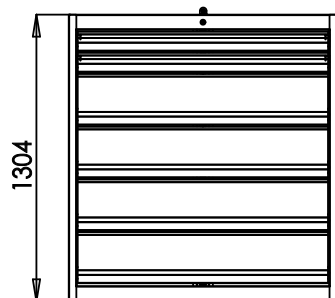

628257 - 991HD  
 628256 - 991HD-BLACK  
 628274 - SET-991HD-BLACK

max.90 kg
max.90 kg
max.180 kg
max.180 kg
max.180 kg
max.180 kg

 **UNIOR®**

UNIOR d.d., Kovaška c.10, 3214 Zreče - SLO

[www.uniorrodje.si](http://www.uniorrodje.si)  
[www.uniortools.com](http://www.uniortools.com)

**Warning:**

Always start loading the bottom drawers first!

Cabinet must be placed on hard level surface.

The weight in the open drawer should not exceed the total weight in the closed drawers!

- 991.11HDS, L=75, H=68
- 991.12HDS, L=100, H=68
- 991.13HDS, L=152, H=68
- 991.21HDS, L=75, H=139
- 991.22HDS, L=100, H=139
- 991.23HDS, L=152, H=139