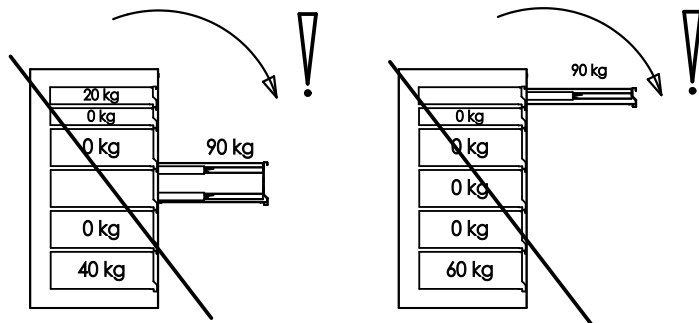

628257 - 991HD  
 628256 - 991HD-BLACK  
 628274 - SET-991HD-BLACK

max.90 kg
max.90 kg
max.180 kg
max.180 kg
max.180 kg
max.180 kg

 **UNIOR®**

UNIOR d.d., Kovaška c.10, 3214 Zreče - SLO

[www.uniorrodje.si](http://www.uniorrodje.si)  
[www.uniortools.com](http://www.uniortools.com)

**Warning:**

Always start loading the bottom drawers first!

Cabinet must be placed on hard level surface.

The weight in the open drawer should not exceed the total weight in the closed drawers!

- 991.11HDS, L=75, H=68
- 991.12HDS, L=100, H=68
- 991.13HDS, L=152, H=68
- 991.21HDS, L=75, H=139
- 991.22HDS, L=100, H=139
- 991.23HDS, L=152, H=139