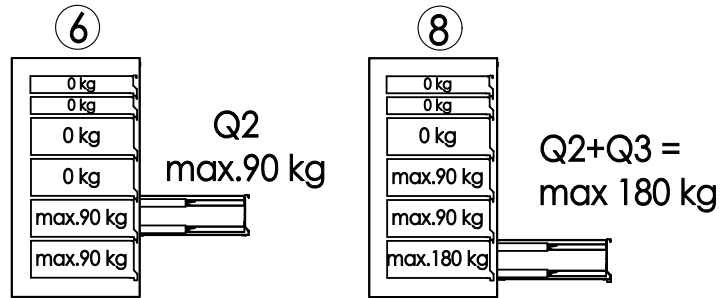

628257 - 991HD  
 628256 - 991HD-BLACK  
 628274 - SET-991HD-BLACK

max.90 kg
max.90 kg
max.180 kg
max.180 kg
max.180 kg
max.180 kg

 **UNIOR®**

UNIOR d.d., Kovaška c.10, 3214 Zreče - SLO

[www.uniorrodje.si](http://www.uniorrodje.si)  
[www.uniortools.com](http://www.uniortools.com)

**Warning:**

Always start loading the bottom drawers first!

Cabinet must be placed on hard level surface.

The weight in the open drawer should not exceed the total weight in the closed drawers!

- 991.11HDS, L=75, H=68
- 991.12HDS, L=100, H=68
- 991.13HDS, L=152, H=68
- 991.21HDS, L=75, H=139
- 991.22HDS, L=100, H=139
- 991.23HDS, L=152, H=139