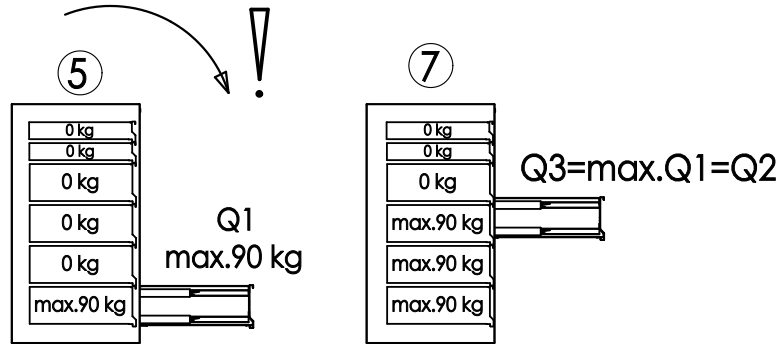

628257 - 991HD  
 628256 - 991HD-BLACK  
 628274 - SET-991HD-BLACK

max.90 kg
max.90 kg
max.180 kg
max.180 kg
max.180 kg
max.180 kg

 **UNIOR®**

UNIOR d.d., Kovaška c.10, 3214 Zreče - SLO

[www.uniorrodje.si](http://www.uniorrodje.si)  
[www.uniortools.com](http://www.uniortools.com)

**Warning:**

Always start loading the bottom drawers first!

Cabinet must be placed on hard level surface.

The weight in the open drawer should not exceed the total weight in the closed drawers!

- 991.11HDS, L=75, H=68
- 991.12HDS, L=100, H=68
- 991.13HDS, L=152, H=68
- 991.21HDS, L=75, H=139
- 991.22HDS, L=100, H=139
- 991.23HDS, L=152, H=139