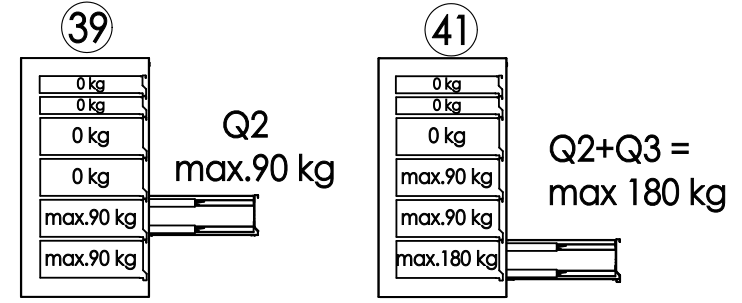

628257 - 991HD
628824 - 991HD.BASE

UNIOR d.d., Kovaška c.10, 3214 Zreče - SLO

www.uniorrodje.si
www.uniortools.com

Warning:
Always start loading the bottom drawers first!

Cabinet must be placed on hard level surface.

The weight in the open drawer should not exceed the total weight in the closed drawers!

991.1HDS, L=596, H=63
 991.2HDS, L=596, H=134

41
 991.1HDS, 991.2HDS

991.11HDS, L=75, H=68
 991.12HDS, L=100, H=68
 991.13HDS, L=152, H=68
 991.21HDS, L=75, H=139
 991.22HDS, L=100, H=139
 991.23HDS, L=152, H=139