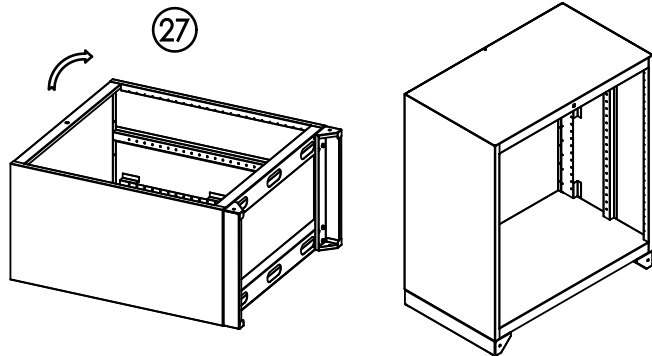

628257 - 991HD
628824 - 991HD.BASE

UNIOR d.d., Kovaška c.10, 3214 Zreče - SLO

www.uniorrodje.si
www.uniortools.com

Warning:
Always start loading the bottom drawers first!

Cabinet must be placed on hard level surface.

The weight in the open drawer should not exceed the total weight in the closed drawers!

991.1HDS, L=596, H=63
 991.2HDS, L=596, H=134

41
 991.1HDS, 991.2HDS

991.11HDS, L=75, H=68
 991.12HDS, L=100, H=68
 991.13HDS, L=152, H=68
 991.21HDS, L=75, H=139
 991.22HDS, L=100, H=139
 991.23HDS, L=152, H=139