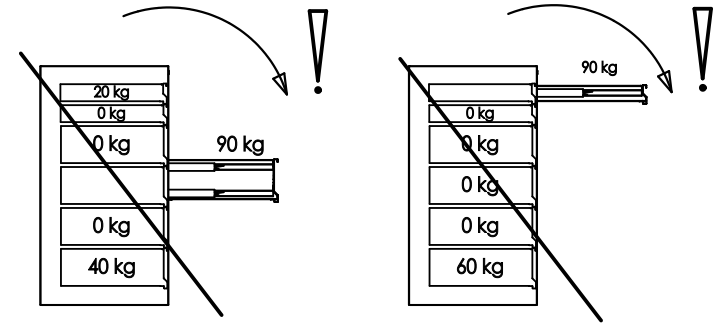

628257 - 991HD
628824 - 991HD.BASE

UNIOR d.d., Kovaška c.10, 3214 Zreče - SLO

www.uniorrodje.si
www.uniortools.com

Warning:
Always start loading the bottom drawers first!

Cabinet must be placed on hard level surface.

The weight in the open drawer should not exceed the total weight in the closed drawers!

991.1HDS, L=596, H=63
 991.2HDS, L=596, H=134

41
 991.1HDS, 991.2HDS

991.11HDS, L=75, H=68
 991.12HDS, L=100, H=68
 991.13HDS, L=152, H=68
 991.21HDS, L=75, H=139
 991.22HDS, L=100, H=139
 991.23HDS, L=152, H=139