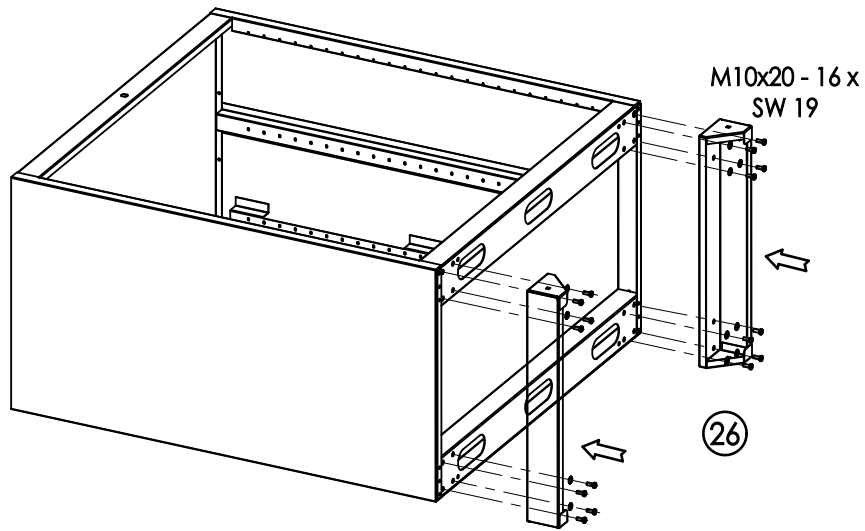

628257 - 991HD
628824 - 991HD.BASE

UNIOR d.d., Kovaška c.10, 3214 Zreče - SLO

www.uniorrodje.si
www.uniortools.com

Warning:
Always start loading the bottom drawers first!

Cabinet must be placed on hard level surface.

The weight in the open drawer should not exceed the total weight in the closed drawers!

991.1HDS, L=596, H=63
 991.2HDS, L=596, H=134

41
 991.1HDS, 991.2HDS

991.11HDS, L=75, H=68
 991.12HDS, L=100, H=68
 991.13HDS, L=152, H=68
 991.21HDS, L=75, H=139
 991.22HDS, L=100, H=139
 991.23HDS, L=152, H=139