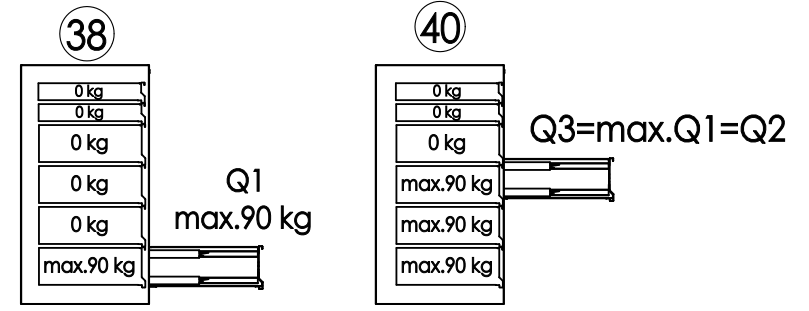

628257 - 991HD
628824 - 991HD.BASE

UNIOR d.d., Kovaška c.10, 3214 Zreče - SLO

www.uniorrodje.si
www.uniortools.com

Warning:
Always start loading the bottom drawers first!

Cabinet must be placed on hard level surface.

The weight in the open drawer should not exceed the total weight in the closed drawers!

991.1HDS, L=596, H=63
 991.2HDS, L=596, H=134

41
 991.1HDS, 991.2HDS

991.11HDS, L=75, H=68
 991.12HDS, L=100, H=68
 991.13HDS, L=152, H=68
 991.21HDS, L=75, H=139
 991.22HDS, L=100, H=139
 991.23HDS, L=152, H=139