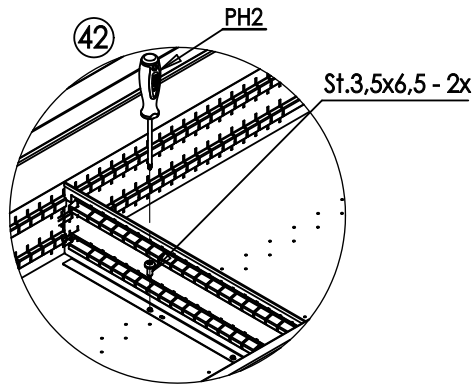

628257 - 991HD
628824 - 991HD.BASE

UNIOR d.d., Kovaška c.10, 3214 Zreče - SLO

www.uniorrodje.si
www.uniortools.com

Warning:
Always start loading the bottom drawers first!

Cabinet must be placed on hard level surface.

The weight in the open drawer should not exceed the total weight in the closed drawers!

991.1HDS, L=596, H=63
 991.2HDS, L=596, H=134

41
 991.1HDS, 991.2HDS

991.11HDS, L=75, H=68
 991.12HDS, L=100, H=68
 991.13HDS, L=152, H=68
 991.21HDS, L=75, H=139
 991.22HDS, L=100, H=139
 991.23HDS, L=152, H=139