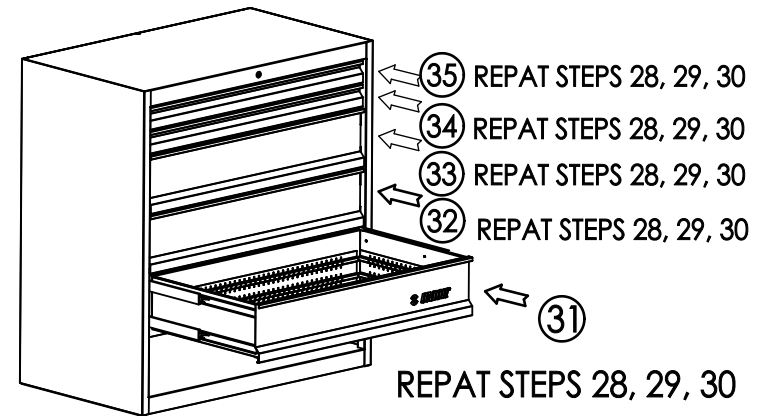

628257 - 991HD
628824 - 991HD.BASE

UNIOR d.d., Kovaška c.10, 3214 Zreče - SLO

www.uniorrodje.si
www.uniortools.com

Warning:
Always start loading the bottom drawers first!

Cabinet must be placed on hard level surface.

The weight in the open drawer should not exceed the total weight in the closed drawers!

991.1HDS, L=596, H=63
 991.2HDS, L=596, H=134

41
 991.1HDS, 991.2HDS

991.11HDS, L=75, H=68
 991.12HDS, L=100, H=68
 991.13HDS, L=152, H=68
 991.21HDS, L=75, H=139
 991.22HDS, L=100, H=139
 991.23HDS, L=152, H=139