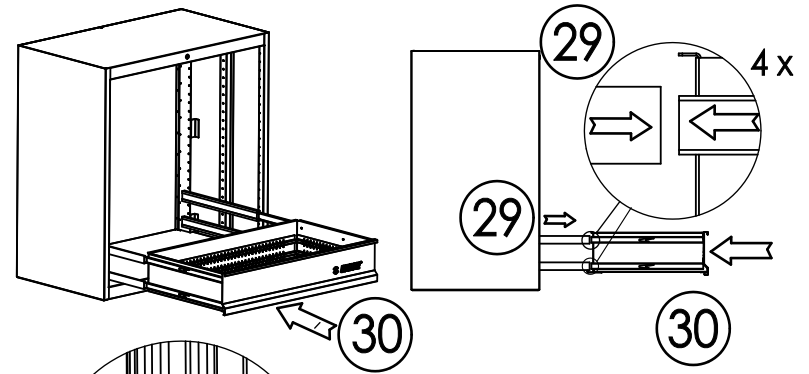

628257 - 991HD
628824 - 991HD.BASE

UNIOR d.d., Kovaška c.10, 3214 Zreče - SLO

www.uniorrodje.si
www.uniortools.com

Warning:
Always start loading the bottom drawers first!

Cabinet must be placed on hard level surface.

The weight in the open drawer should not exceed the total weight in the closed drawers!

991.1HDS, L=596, H=63
 991.2HDS, L=596, H=134

41
 991.1HDS, 991.2HDS

991.11HDS, L=75, H=68
 991.12HDS, L=100, H=68
 991.13HDS, L=152, H=68
 991.21HDS, L=75, H=139
 991.22HDS, L=100, H=139
 991.23HDS, L=152, H=139