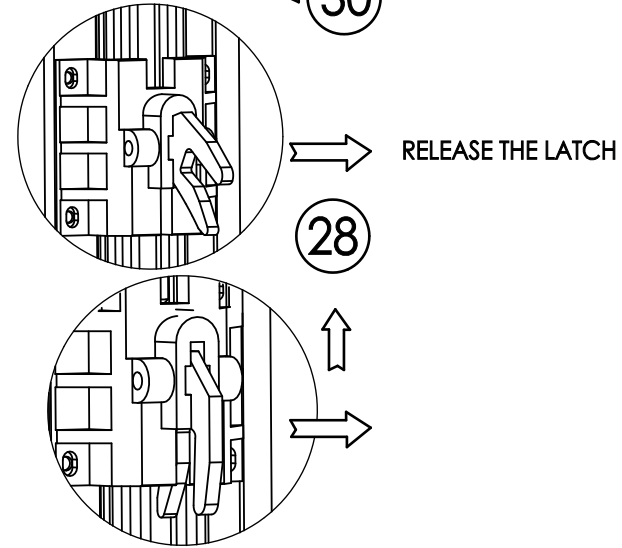

628257 - 991HD
628824 - 991HD.BASE

UNIOR d.d., Kovaška c.10, 3214 Zreče - SLO

www.uniorrodje.si
www.uniortools.com

Warning:
Always start loading the bottom drawers first!

Cabinet must be placed on hard level surface.

The weight in the open drawer should not exceed the total weight in the closed drawers!

991.1HDS, L=596, H=63
 991.2HDS, L=596, H=134

41
 991.1HDS, 991.2HDS

991.11HDS, L=75, H=68
 991.12HDS, L=100, H=68
 991.13HDS, L=152, H=68
 991.21HDS, L=75, H=139
 991.22HDS, L=100, H=139
 991.23HDS, L=152, H=139