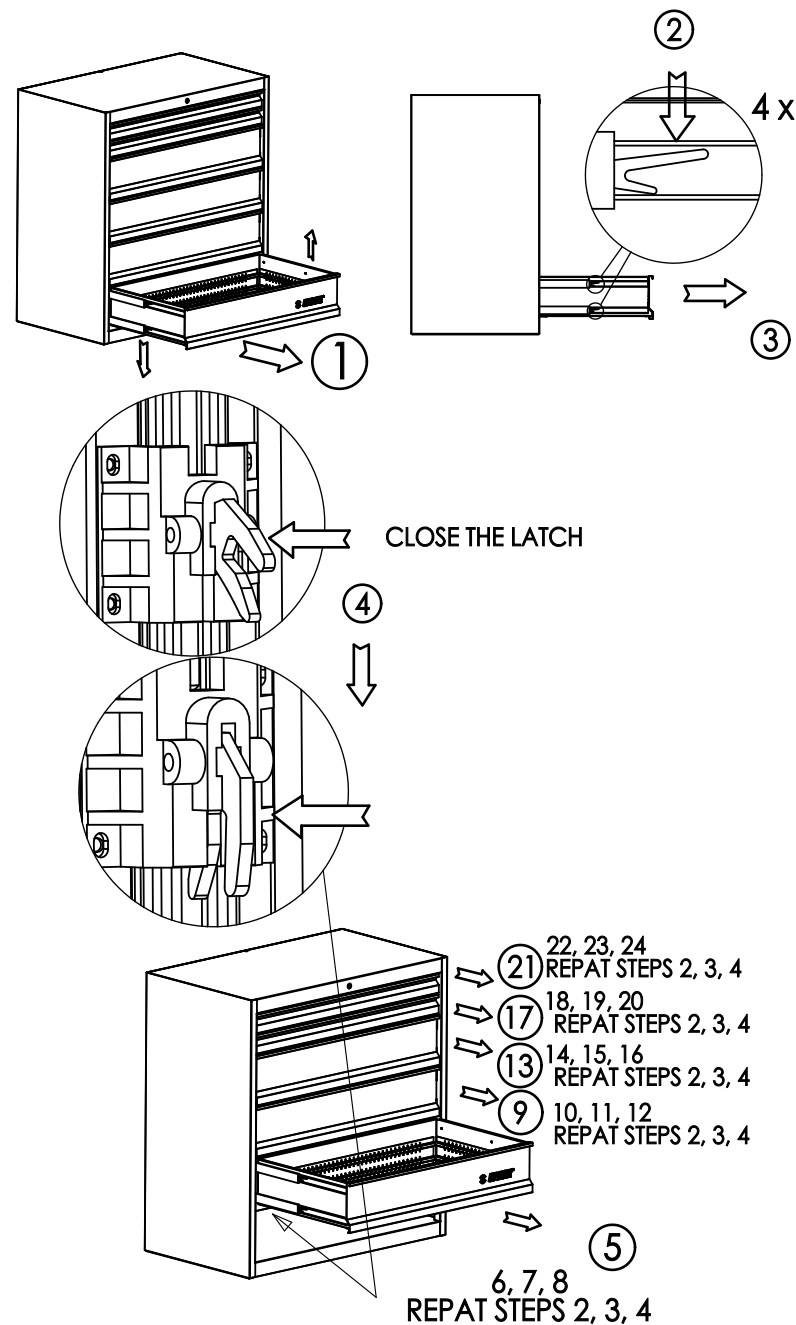

628257 - 991HD
628824 - 991HD.BASE

UNIOR d.d., Kovaška c.10, 3214 Zreče - SLO

www.uniorrodje.si
www.uniortools.com

Warning:
Always start loading the bottom drawers first!

Cabinet must be placed on hard level surface.

The weight in the open drawer should not exceed the total weight in the closed drawers!

991.1HDS, L=596, H=63
 991.2HDS, L=596, H=134

41
 991.1HDS, 991.2HDS

991.11HDS, L=75, H=68
 991.12HDS, L=100, H=68
 991.13HDS, L=152, H=68
 991.21HDS, L=75, H=139
 991.22HDS, L=100, H=139
 991.23HDS, L=152, H=139