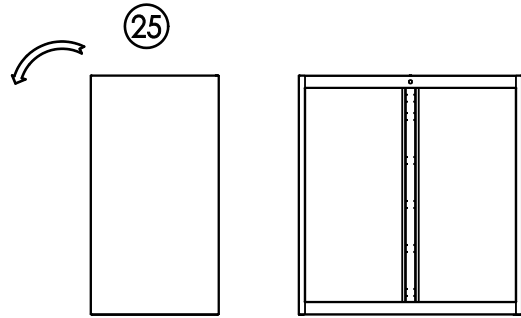

628257 - 991HD
628824 - 991HD.BASE

UNIOR d.d., Kovaška c.10, 3214 Zreče - SLO

www.uniorrodje.si
www.uniortools.com

Warning:
Always start loading the bottom drawers first!

Cabinet must be placed on hard level surface.

The weight in the open drawer should not exceed the total weight in the closed drawers!

991.1HDS, L=596, H=63
 991.2HDS, L=596, H=134

41
 991.1HDS, 991.2HDS

991.11HDS, L=75, H=68
 991.12HDS, L=100, H=68
 991.13HDS, L=152, H=68
 991.21HDS, L=75, H=139
 991.22HDS, L=100, H=139
 991.23HDS, L=152, H=139