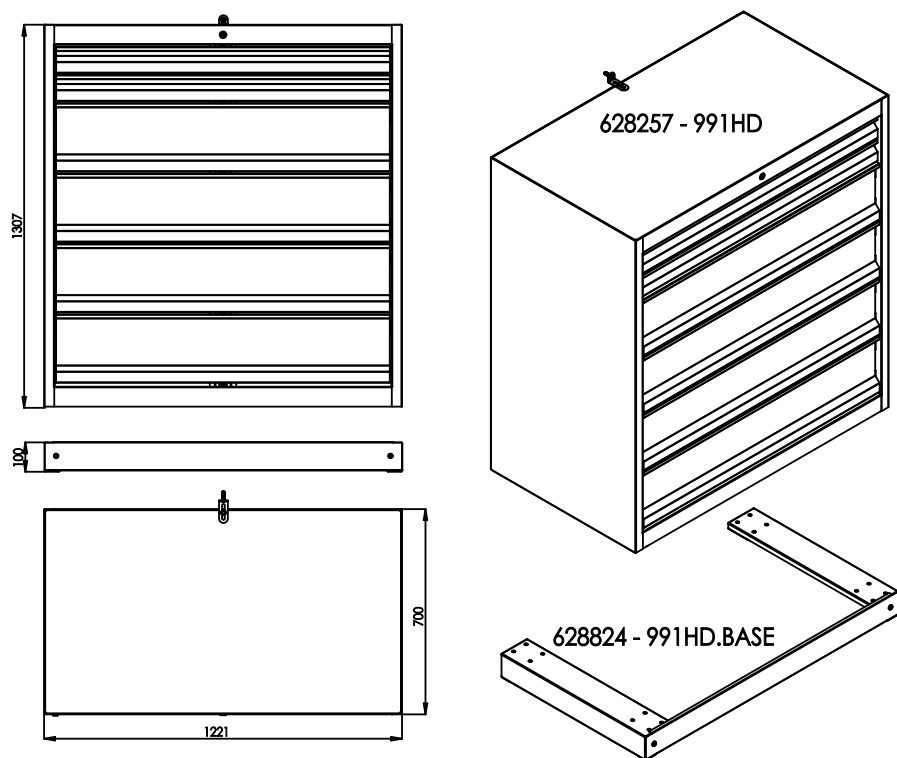

628257 - 991HD
628824 - 991HD.BASE

UNIOR d.d., Kovaška c.10, 3214 Zreče - SLO

www.uniorrodje.si
www.uniortools.com

Warning:
Always start loading the bottom drawers first!

Cabinet must be placed on hard level surface.

The weight in the open drawer should not exceed the total weight in the closed drawers!

991.1HDS, L=596, H=63
 991.2HDS, L=596, H=134

41
 991.1HDS, 991.2HDS

991.11HDS, L=75, H=68
 991.12HDS, L=100, H=68
 991.13HDS, L=152, H=68
 991.21HDS, L=75, H=139
 991.22HDS, L=100, H=139
 991.23HDS, L=152, H=139